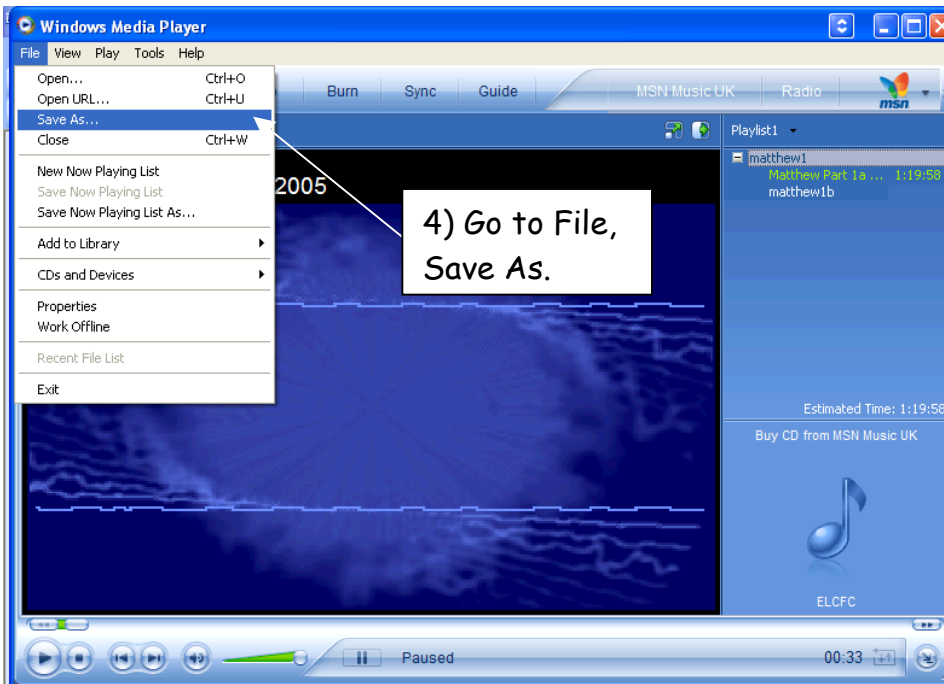

# HOW TO SAVE FILES ON M3U PLAYLISTS

6) Double click on the next file in the playlist to open it.

If you have any further problems, feel free to email me: [jason@sotonccf.co.uk](mailto:jason@sotonccf.co.uk)