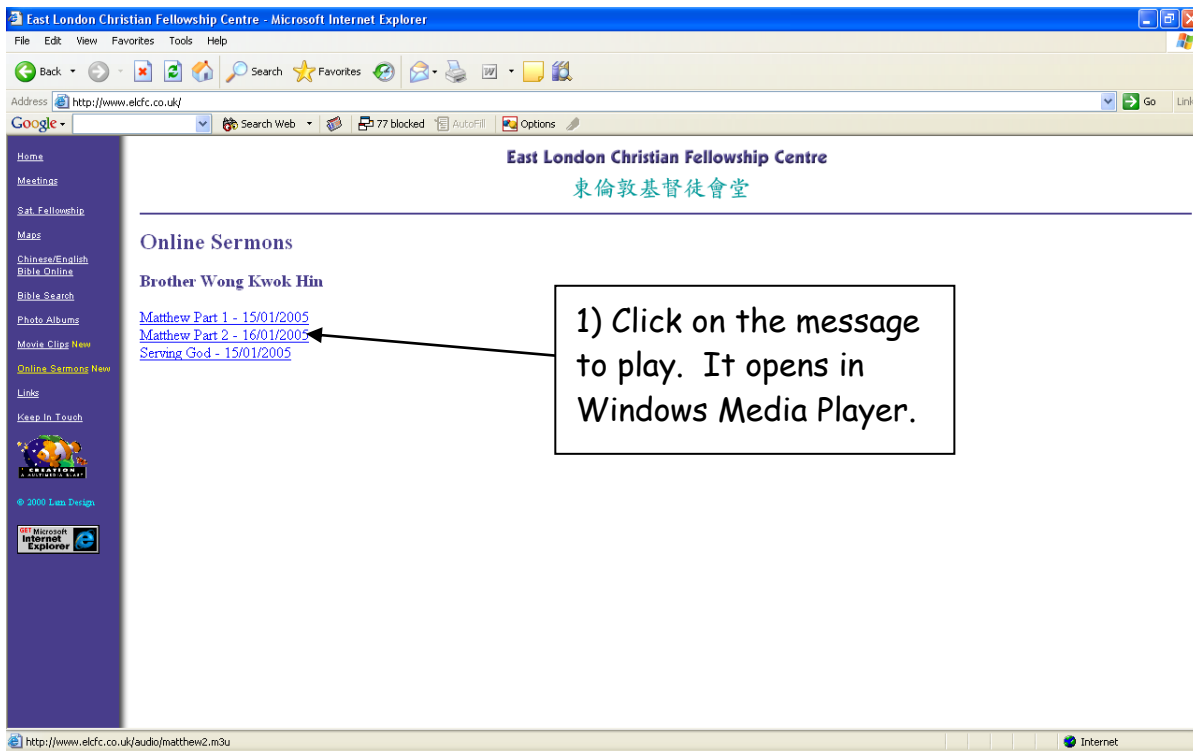

HOW TO SAVE FILES ON M3U PLAYLISTS

If you have any further problems, feel free to email me: jason@sotonccf.co.uk

Southampton Chinese Christian Fellowship