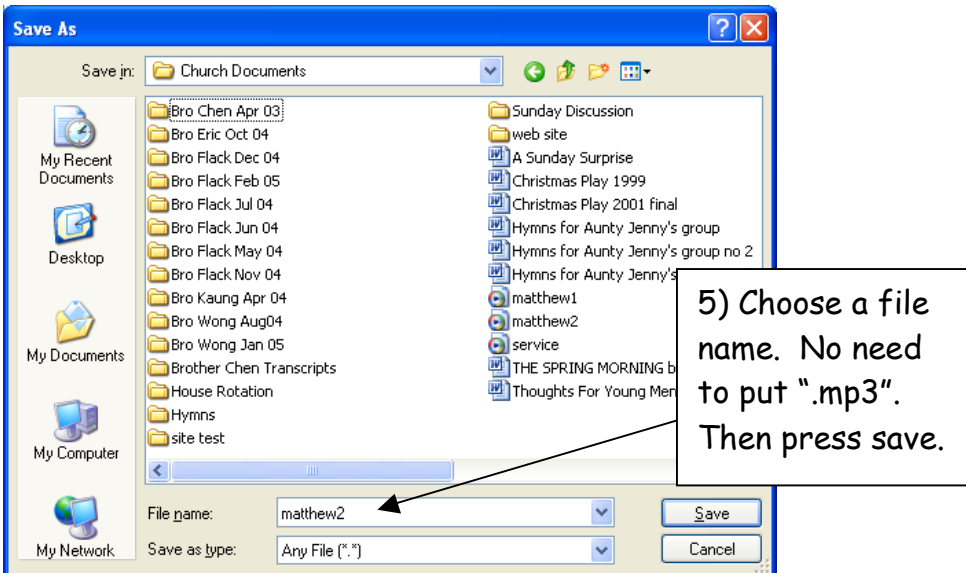

# HOW TO SAVE FILES ON M3U PLAYLISTS

6) Double click on the next file in the playlist to open it.

If you have any further problems, feel free to email me: [jason@sotonccf.co.uk](mailto:jason@sotonccf.co.uk)