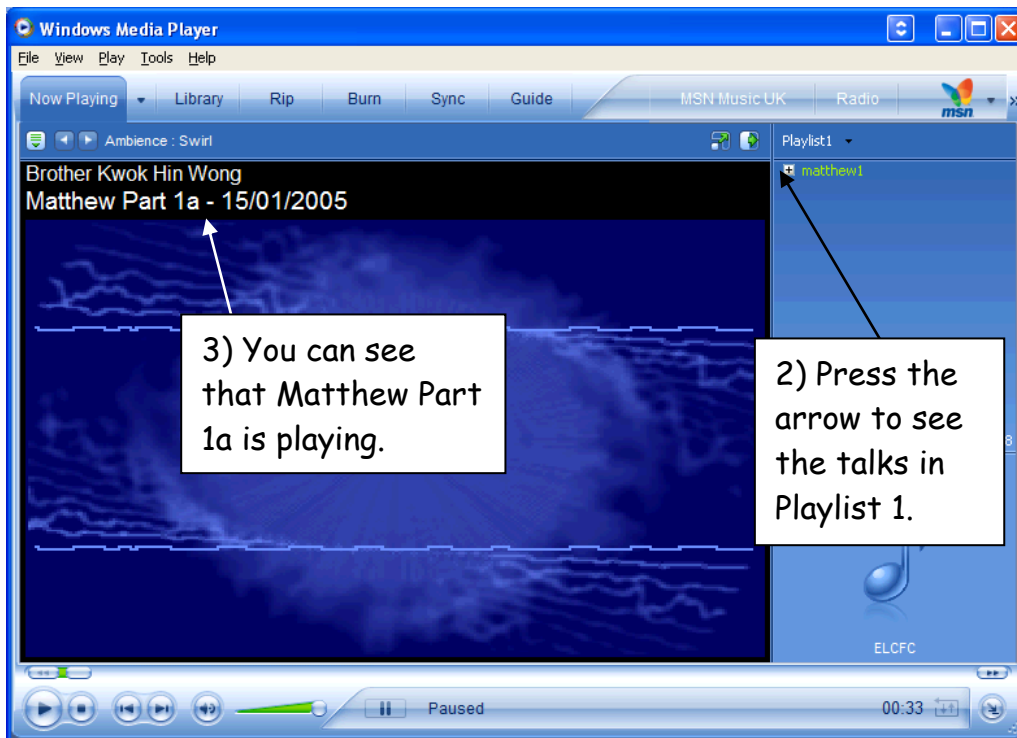

HOW TO SAVE FILES ON M3U PLAYLISTS

If you have any further problems, feel free to email me: jason@sotonccf.co.uk

Southampton Chinese Christian Fellowship