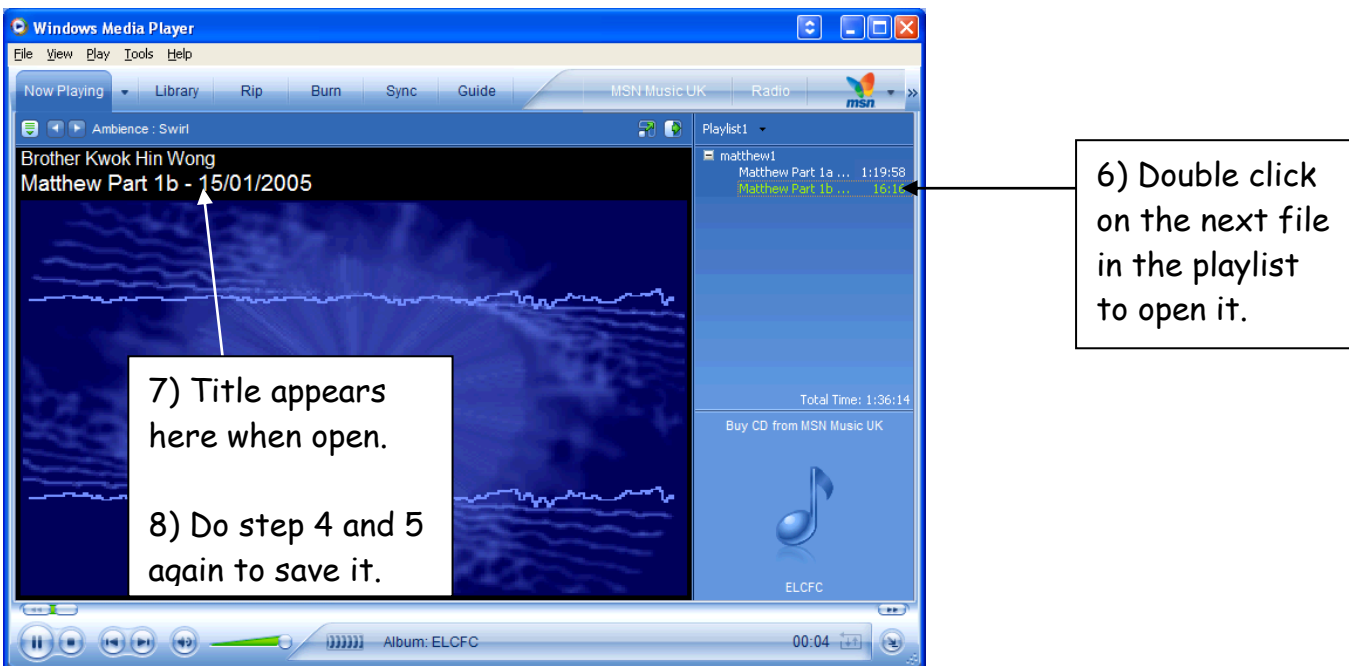

HOW TO SAVE FILES ON M3U PLAYLISTS

If you have any further problems, feel free to email me: jason@sotonccf.co.uk

Southampton Chinese Christian Fellowship