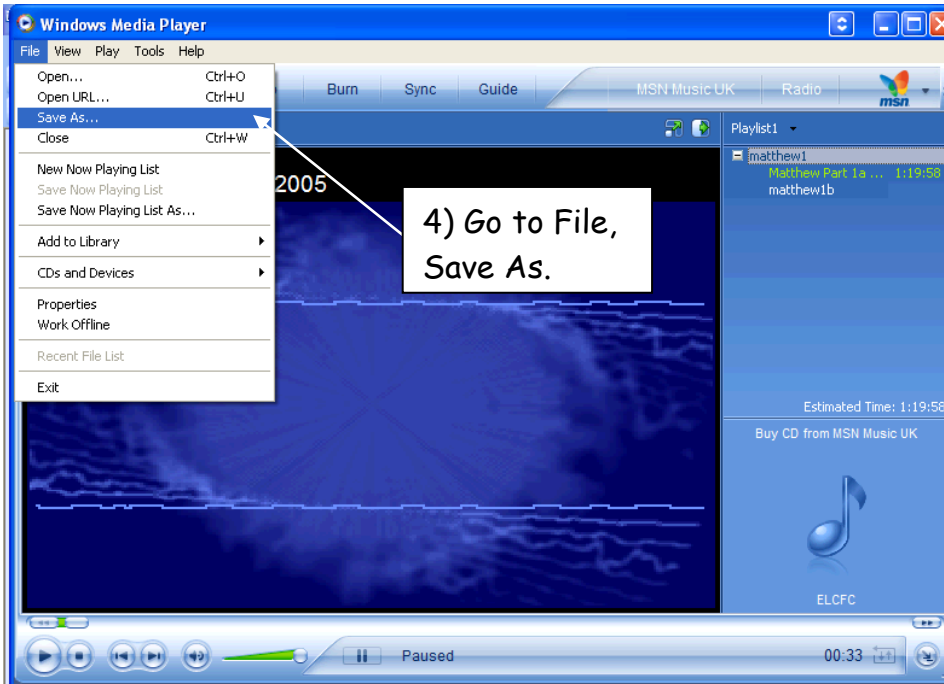

HOW TO SAVE FILES ON M3U PLAYLISTS

If you have any further problems, feel free to email me: jason@sotonccf.co.uk

Southampton Chinese Christian Fellowship