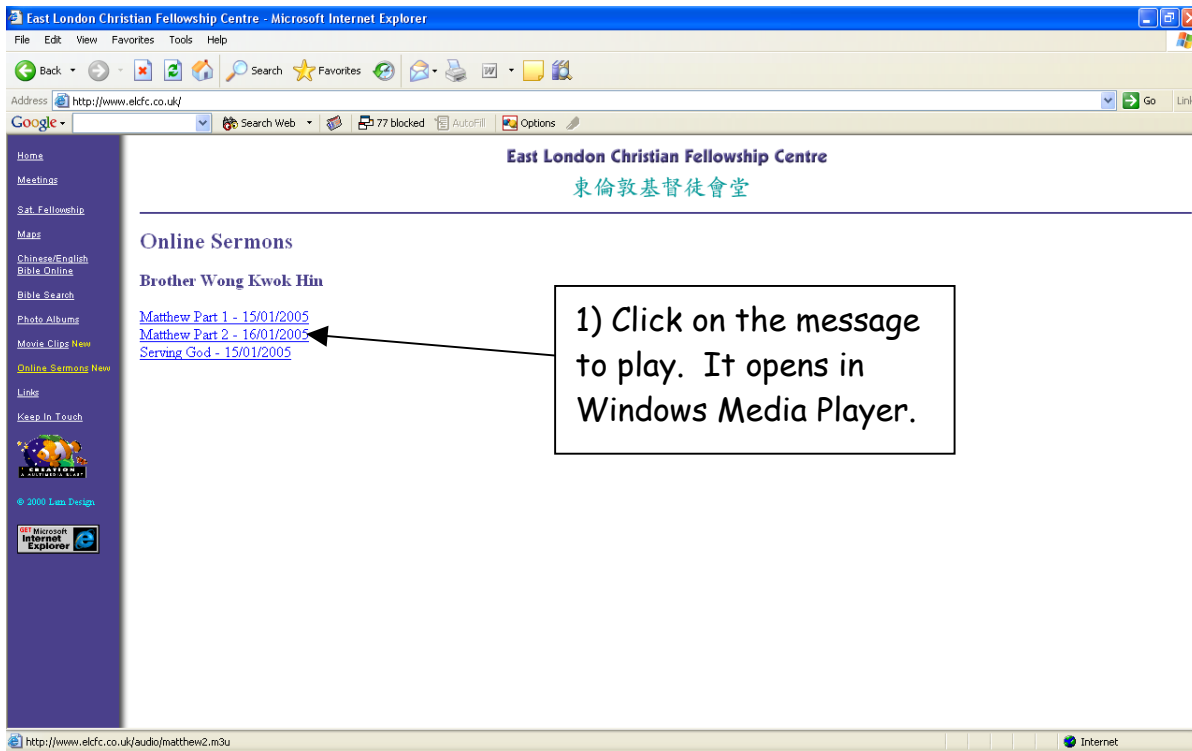

# HOW TO SAVE FILES ON M3U PLAYLISTS

6) Double click on the next file in the playlist to open it.

If you have any further problems, feel free to email me: [jason@sotonccf.co.uk](mailto:jason@sotonccf.co.uk)