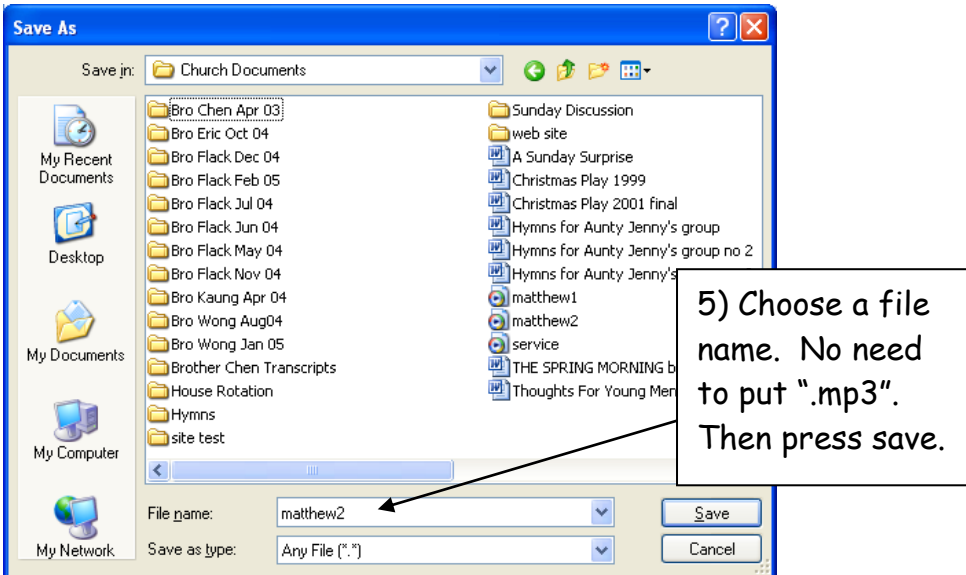

HOW TO SAVE FILES ON M3U PLAYLISTS

If you have any further problems, feel free to email me: jason@sotonccf.co.uk

Southampton Chinese Christian Fellowship